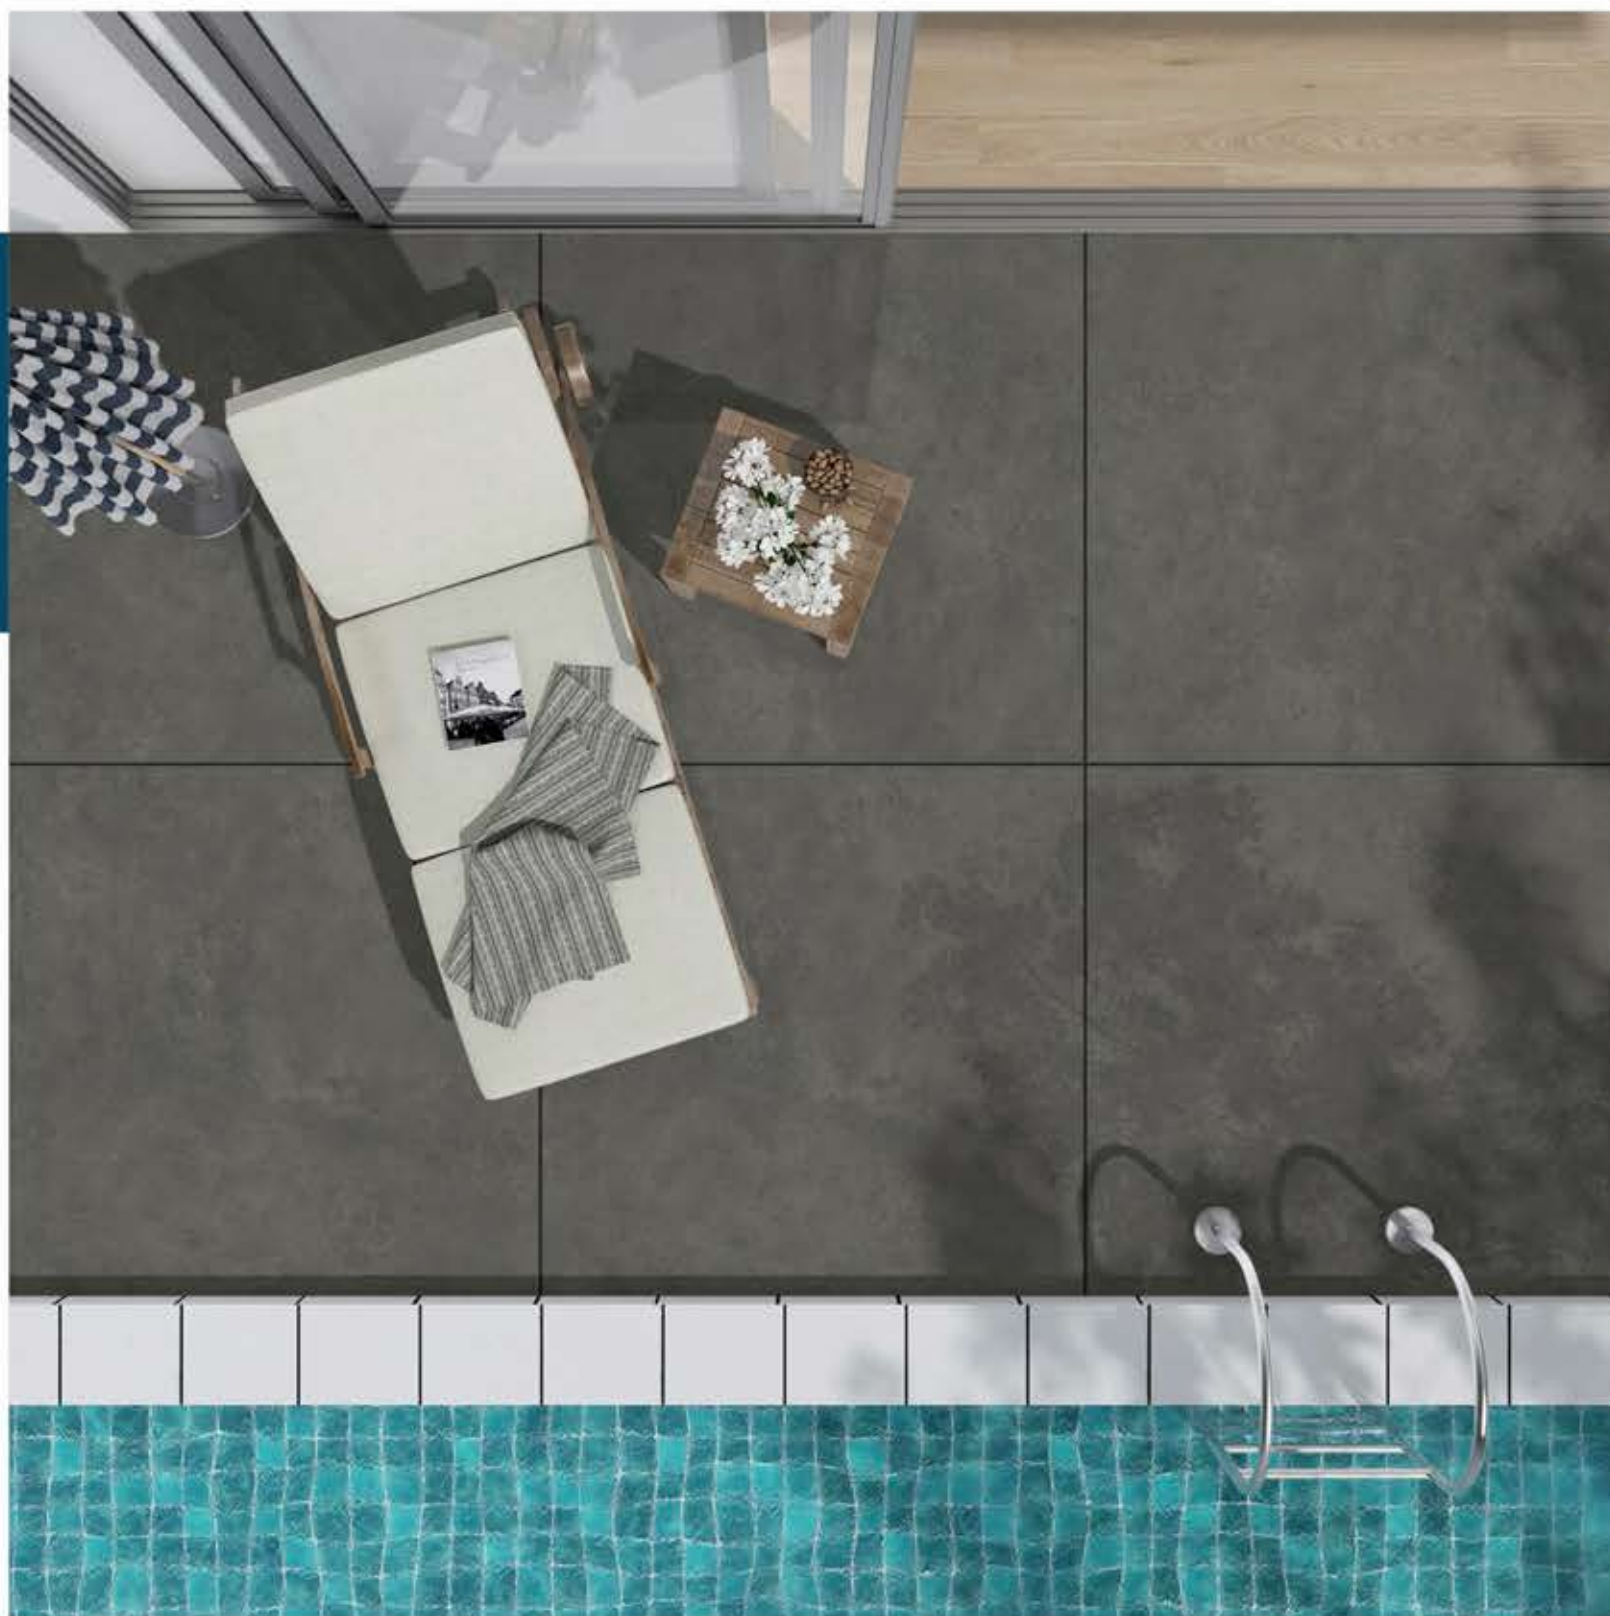

ALEXA SHADOW

1200 X 1200 MM ,RUSTIC,

ALEXA WHITE

1200 X 1200 MM, RUSTIC,

BERKANE BEIGE

1200 X 1200 MM ,RUSTIC ,

BERKANE BROWN

1200 X 1200 MM , RUSTIC ,