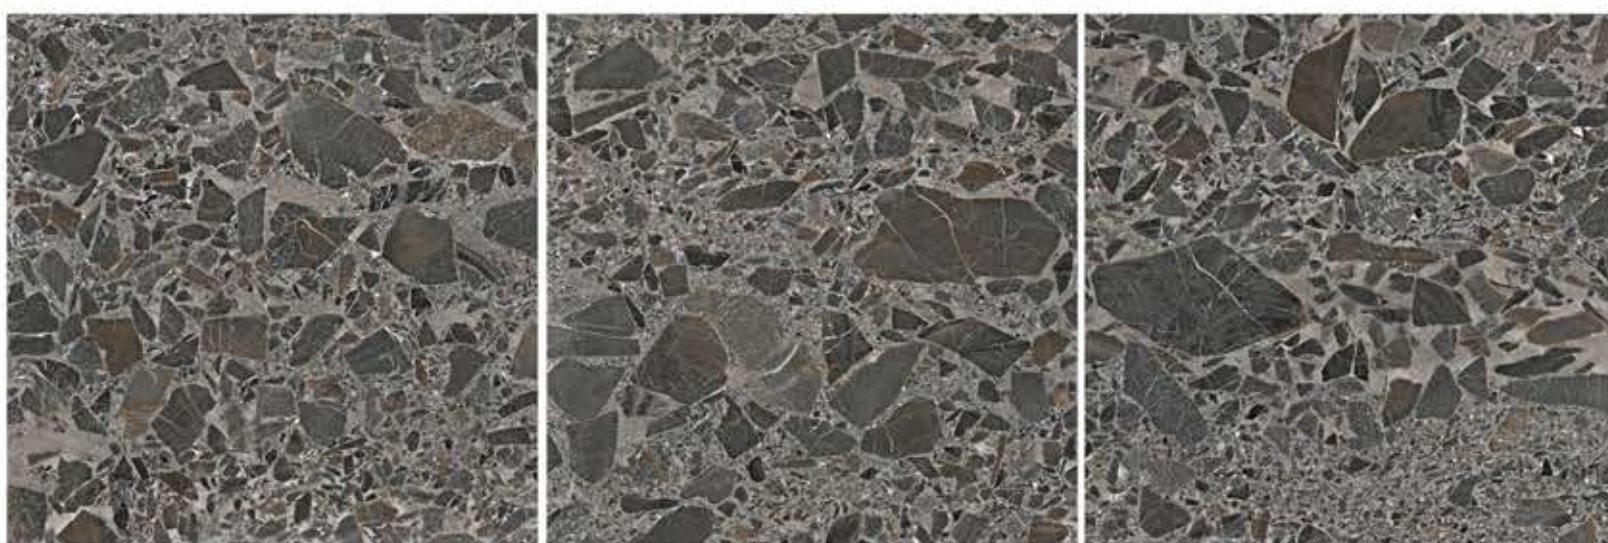

TERRAZZO GREY

1200 X 1200 MM , RUSTIC ,